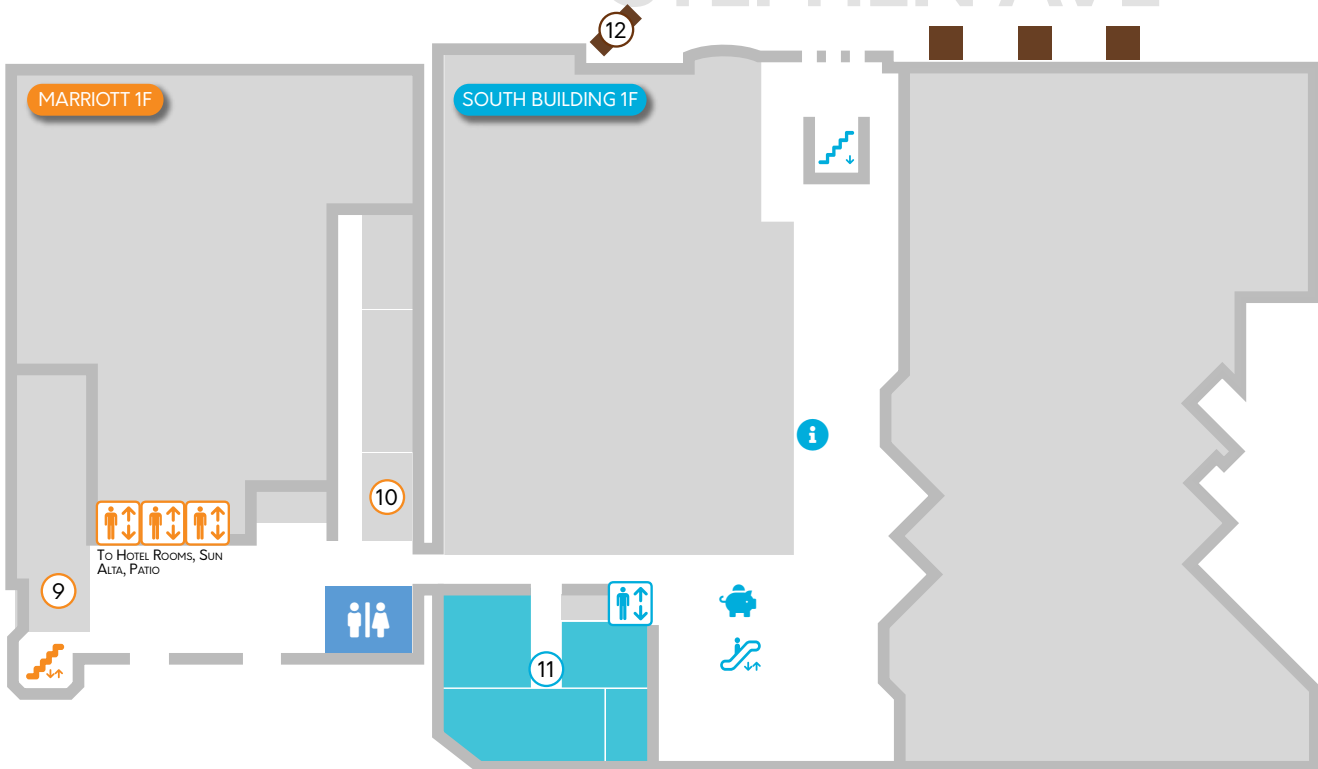

SOUTH BUILDING B1

- 1 Admissions
- 2 Main Events
 - A - Main Events Line
- 3 Main Events Lobby
- 4 Gaming
- 5 Panels 1
 - B - Panels 1 Line
- 6 Anime Theatre 1
- 7 Anime Theatre 2
- 8 AMV Room
 - C - AMV Room Line

- 11 🎭 Clara Cow Cosplay Cup Prep Rooms
Competitors only

OUTDOOR EVENTS

- 12 🎪 Stephen Ave Stage
- 13 🎪 Stephen Ave Open Area
- 14 🎪 Stephen Ave Tents

NORTH BUILDING 1F

- 15 🍴 Rosso
- 16 🍴 A&W
- 17 🍴 Centini Restaurant & Lounge
- 18 Panels 2
D - Panels 2 Line
- 19 Panels 3
E - Panels 3 Line
- 20 🍴 Otafest Bakery and Goods
- 21 🍴 Otafest Maid and Butler Cafe
F - Maid & Butler Cafe Line
- 22 Panels 4

Main Floor 1F

OUTDOOR EVENTS

STEPHEN AVE

SOUTH BUILDING 2F

- 23 Panels 5
G - Panels 5 Line
- 24 Panels 6
H - Panels 6 Line
- 25 Pokémon League
I - Pokémon League Line
- 26 Panels 7
J - Panels 7 Line
- 27 Panels 8
K - Panels 8 Line

EXHIBITOR HALL

- 28 Community Corner
- 29 Sketch Drive
- 30 Otafest Merchandise Booth
- 31 Cash Concession
- 32 Exhibitors
- 33 Artist Alley
- 34 Photo Booth
- 35 Autograph Corner
L - Autographs Line 1
M - Autographs Line 2