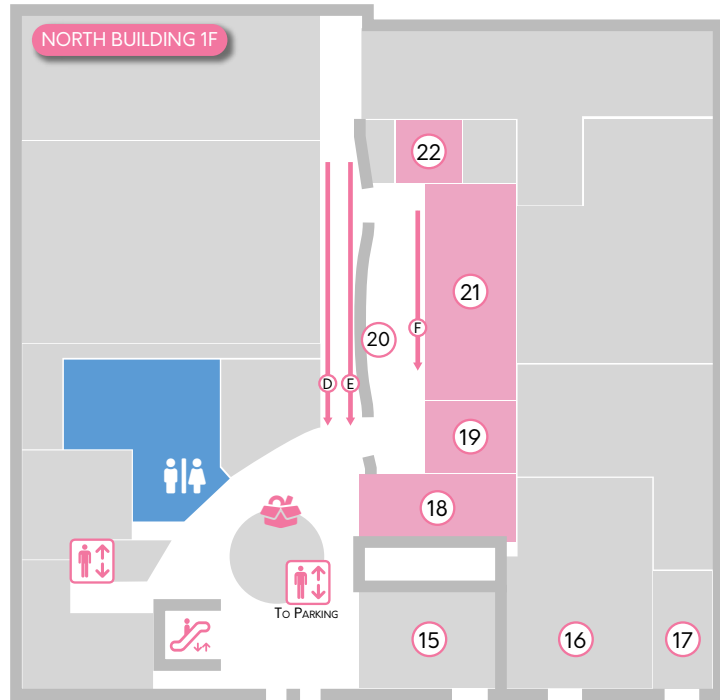

SOUTH BUILDING B1

- 1 Admissions
- 2 Main Events
 - A - Main Events Line
- 3 Main Events Lobby
- 4 Gaming
- 5 Panels 1
 - B - Panels 1 Line
- 6 Anime Theatre 1
- 7 Anime Theatre 2
- 8 AMV Room
 - C - AMV Room Line

- 11 🎭 Clara Cow Cosplay Cup Prep Rooms
Competitors only

OUTDOOR EVENTS

- 12 🎪 Stephen Ave Stage
- 13 🎪 Stephen Ave Open Area
- 14 🎪 Stephen Ave Tents

NORTH BUILDING 1F

- 15 🍴 Rosso
- 16 🍴 A&W
- 17 🍴 Centini Restaurant & Lounge
- 18 Panels 2
D - Panels 2 Line
- 19 Panels 3
E - Panels 3 Line
- 20 🍴 Otafest Bakery and Goods
- 21 🍴 Otafest Maid and Butler Cafe
F - Maid & Butler Cafe Line
- 22 Panels 4

Main Floor 1F

OUTDOOR EVENTS

STEPHEN AVE

SOUTH BUILDING 2F

- 23 Panels 5
G - Panels 5 Line
- 24 Panels 6
H - Panels 6 Line
- 25 Pokémon League
I - Pokémon League Line
- 26 Panels 7
J - Panels 7 Line
- 27 Panels 8
K - Panels 8 Line

EXHIBITOR HALL

- 28 Community Corner
- 29 Sketch Drive
- 30 Otafest Merchandise Booth
- 31 Cash Concession
- 32 Exhibitors
- 33 Artist Alley
- 34 Photo Booth
- 35 Autograph Corner
L - Autographs Line 1
M - Autographs Line 2