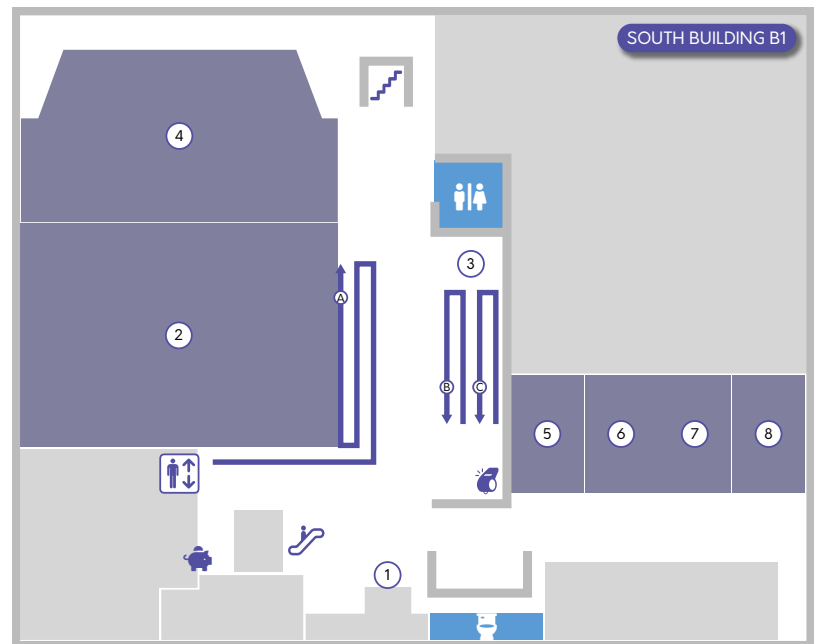

Lower Floor B1