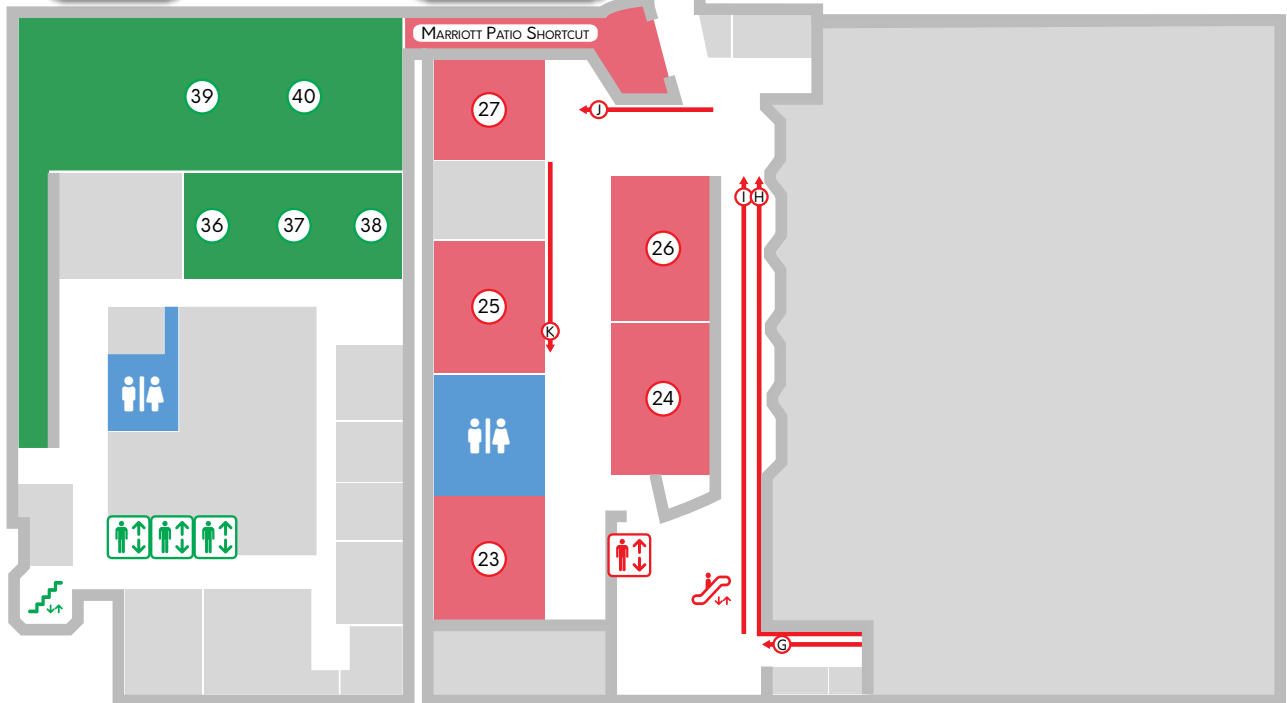

SOUTH BUILDING B1

- 1 Admissions
- 2 Main Events
 - A - Main Events Line
- 3 Main Events Lobby
- 4 Gaming
- 5 Panels 1
 - B - Panels 1 Line
- 6 Anime Theatre 1
- 7 Anime Theatre 2
- 8 AMV Room
 - C - AMV Room Line

Main Floor 1F

OUTDOOR EVENTS

STEPHEN AVE

SOUTH BUILDING 2F

- 23 Panels 5
G - Panels 5 Line
- 24 Panels 6
H - Panels 6 Line
- 25 Pokémon League
I - Pokémon League Line
- 26 Panels 7
J - Panels 7 Line
- 27 Panels 8
K - Panels 8 Line

EXHIBITOR HALL

- 28 Community Corner
- 29 Sketch Drive
- 30 Otafest Merchandise Booth
- 31 Cash Concession
- 32 Exhibitors
- 33 Artist Alley
- 34 Photo Booth
- 35 Autograph Corner
L - Autographs Line 1
M - Autographs Line 2

MARRIOTT 2F

- 36 Model Builders' Lounge Hosted by RMMC
- 37 Cosplay Lounge
- 38 Anime Theatre 3
- 39 Marriott Patio
- 40 Fandom Gatherings Meet Up Point

MARRIOTT 2F

SOUTH BUILDING 2F

Upper Floor 2F

Exhibitor Hall