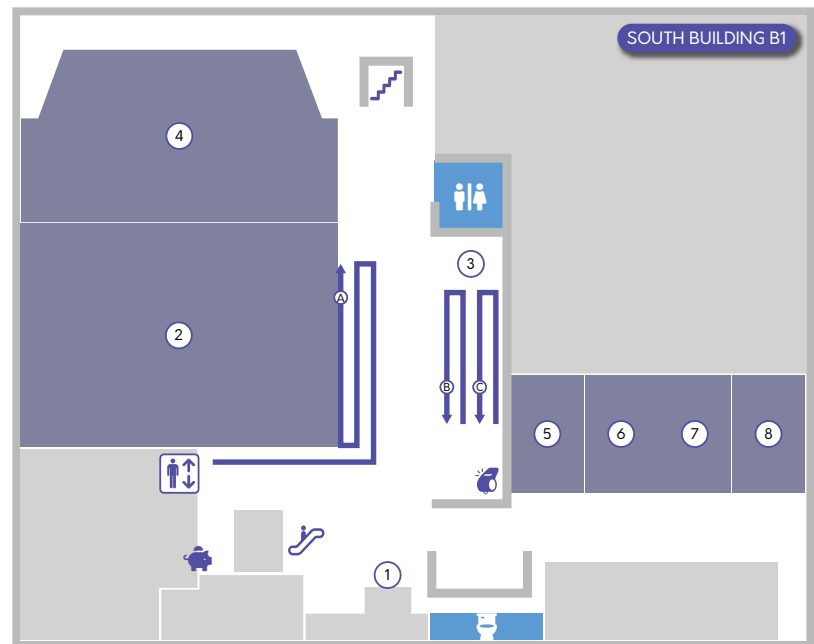

Lower Floor B1