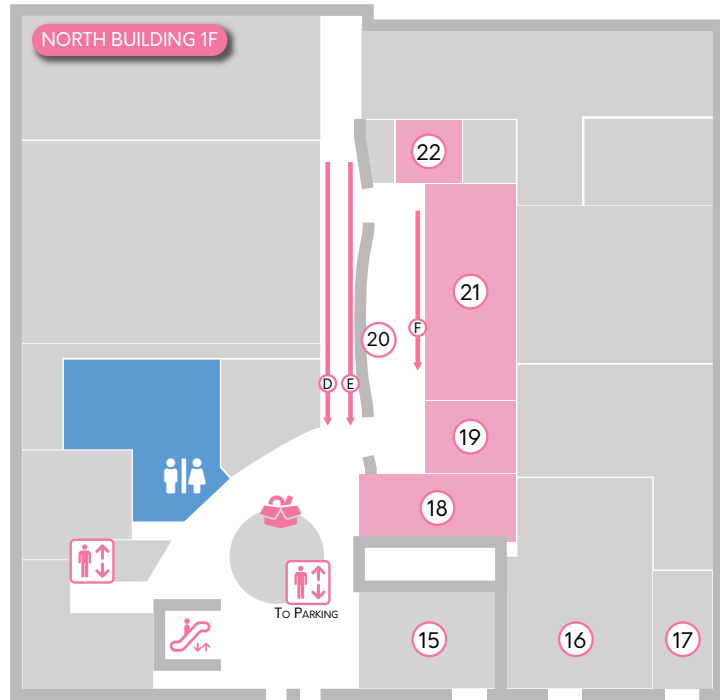

SOUTH BUILDING B1

- 1 Admissions
- 2 Main Events
 - A - Main Events Line
- 3 Main Events Lobby
- 4 Gaming
- 5 Panels 1 (Macleod E1)
 - B - Panels 1 Line
- 6 Anime Theatre 1 (Macleod E2)
- 7 Anime Theatre 2 (Macleod E3)
- 8 AMV Room (Macleod E4)
 - C - AMV Room Line

- 11 🎭 Clara Cow Cosplay Cup Prep Rooms
Competitors only

OUTDOOR EVENTS

- 12 🎪 Stephen Ave Stage
- 13 🎪 Stephen Ave Open Area
- 14 🎪 Stephen Ave Tents

NORTH BUILDING 1F

- 15 🍴 Rosso
- 16 🍴 A&W
- 17 🍴 Centini Restaurant & Lounge
- 18 Panels 2 (Telus 101-102)
D - Panels 2 Line
- 19 Panels 3 (Telus 103)
E - Panels 3 Line
- 20 🍴 Otafest Bakery and Goods
- 21 🍴 Otafest Maid & Butler Cafe (Telus 104-106)
F - Maid & Butler Cafe Line
- 22 Panels 4 (Telus 107)

Main Floor 1F

OUTDOOR EVENTS

STEPHEN AVE

SOUTH BUILDING 2F

- 23 Panels 8 (Glen 208-209)
G - Panels 8 Line
- 24 Panels 6 (Glen 203-204)
H - Panels 6 Line
- 25 Pokémon League (Glen 206)
I - Pokémon League Line
- 26 Panels 5 (Glen 201-202)
J - Panels 5 Line
- 27 Panels 7 (Glen 205)
K - Panels 7 Line

EXHIBITOR HALL

- 28 Community Corner
- 29 Sketch Drive
- 30 Otafest Merchandise Booth
- 31 Cash Concession
- 32 Exhibitors
- 33 Artist Alley
- 34 Photo Booth
- 35 Autograph Corner
L - Autographs Line 1
M - Autographs Line 2