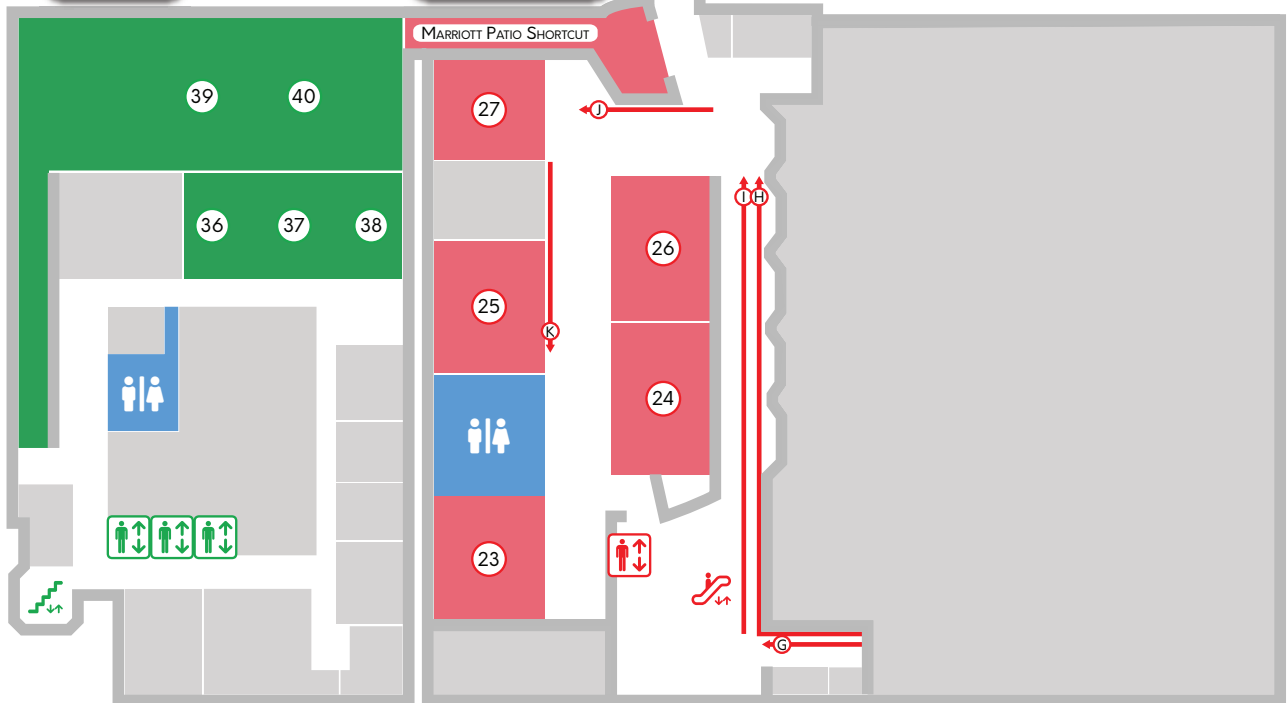

SOUTH BUILDING 2F

- 23 Panels 8 (Glen 208-209)
  G - Panels 8 Line
- 24 Panels 6 (Glen 203-204)
  H - Panels 6 Line
- 25 Pokémon League (Glen 206)
  I - Pokémon League Line
- 26 Panels 5 (Glen 201-202)
  J - Panels 5 Line
- 27 Panels 7 (Glen 205)
  K - Panels 7 Line

EXHIBITOR HALL

- 28 Community Corner
- 29 Sketch Drive
- 30 Otafest Merchandise Booth
- 31 Cash Concession
- 32 Exhibitors
- 33 Artist Alley
- 34 Photo Booth
- 35 Autograph Corner
  L - Autographs Line 1
  M - Autographs Line 2

MARRIOTT 2F

- 36 Model Builders' Lounge Hosted by RMMC
- 37 Cosplay Lounge
- 38 Anime Theatre 3
- 39 Marriott Patio
- 40 Fandom Gatherings Meet Up Point

MARRIOTT 2F

SOUTH BUILDING 2F